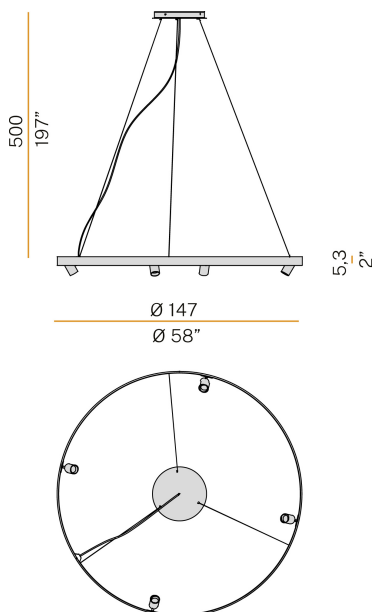

### Data sheet

CODE	L07417.150.0518
SYSTEM POWER CONSUMPTION	129W
EFFICACY	75lm/W
LIGHT SOURCE	LED
LIGHT SOURCE LIFETIME	L70 (B50) 60.000h
COLOUR TEMPERATURE	2700K Ra>90
LIGHT DISTRIBUTION	diffused + adjustable
BEAM ANGLE	30°
POWER SUPPLY	220-240V AC
FREQUENCY	50/60Hz
ELECTRICAL CONFIGURATION	dimmable (DALI/Push DIM) and ON-OFF
DRIVER	integrated included
NOMINAL LUMINOUS FLUX	14065lm
LUMEN OUTPUT	9675lm
EFFICIENCY	68.8%
WEIGHT	7,52 Kg
PROTECTION DEGREE	IP20
COLOUR TOLLERANCES	SDCM 3
PACKING DIMENSIONS (CM)	160,0 x 160,0 x 11,0

### Technical drawing

### Polar diagram